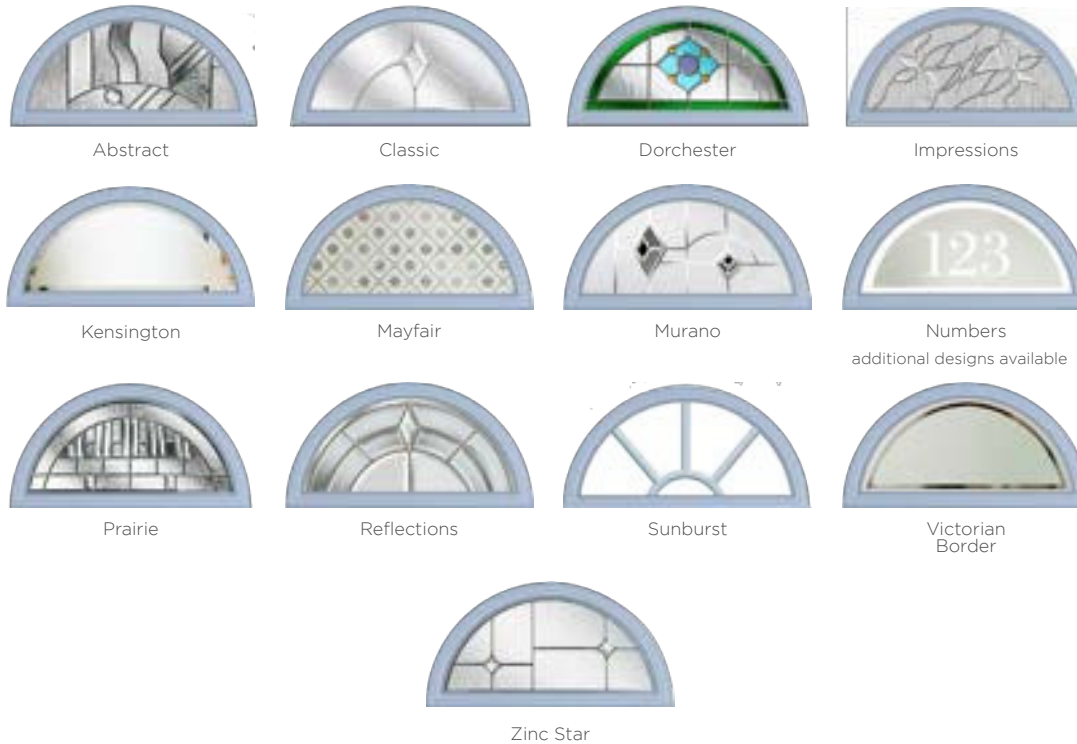

Classically Curved

The Winslow features an eye-catching half-moon panel that can either be solid or glazed for the desired effect.

13 Decorative Glass Options

Winslow
Colour - Duck Egg Blue
Glass - Reflections