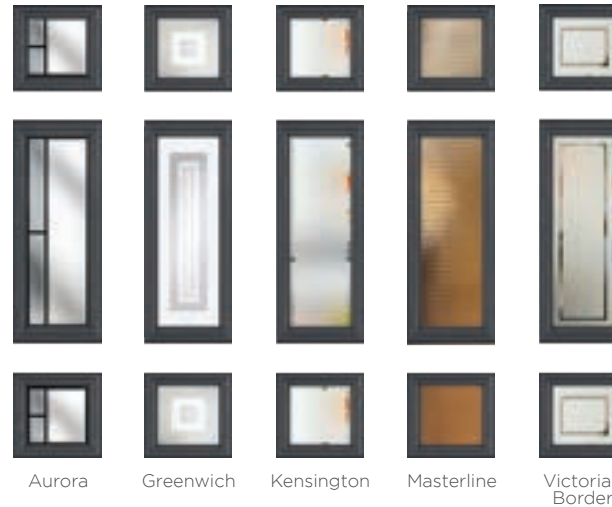

Strength in Style

Our York door pairs perfectly with classic or modern door furniture, such as traditional or bar handles.

5 Decorative Glass Options

Aurora Greenwich Kensington Masterline Victorian Border