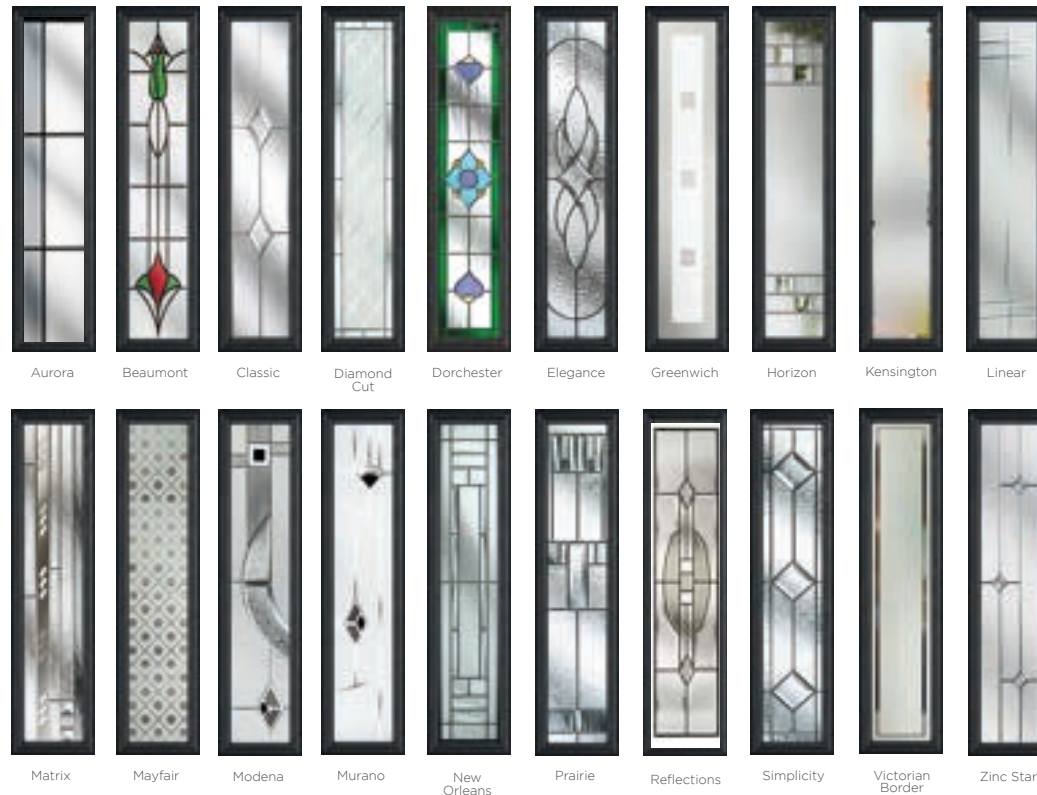

A Timeless Classic

It's the most popular door style in the UK for a reason - because it works with just about every house type.

20 Decorative Glass Options

Whitmore Glazed
Colour - Black
Glass - Matrix