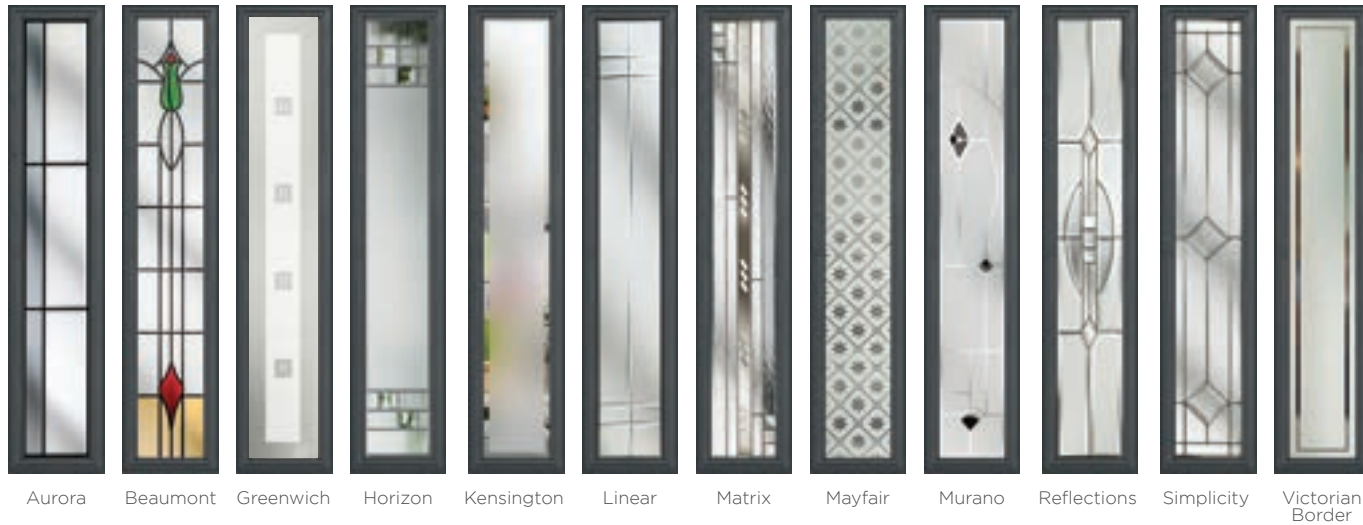

Contemporary Look

This highly-desirable contemporary door style works well with either our standard range of handles or upgrade to our range of stainless-steel bar handles.

12 Decorative Glass Options

Abercorn
Colour - Anthracite Grey
Glass - Matrix

This door is available with or without grooves

Available with Ultimate Glass Surround.

Learn more about these styles at compdoor.co.uk 25