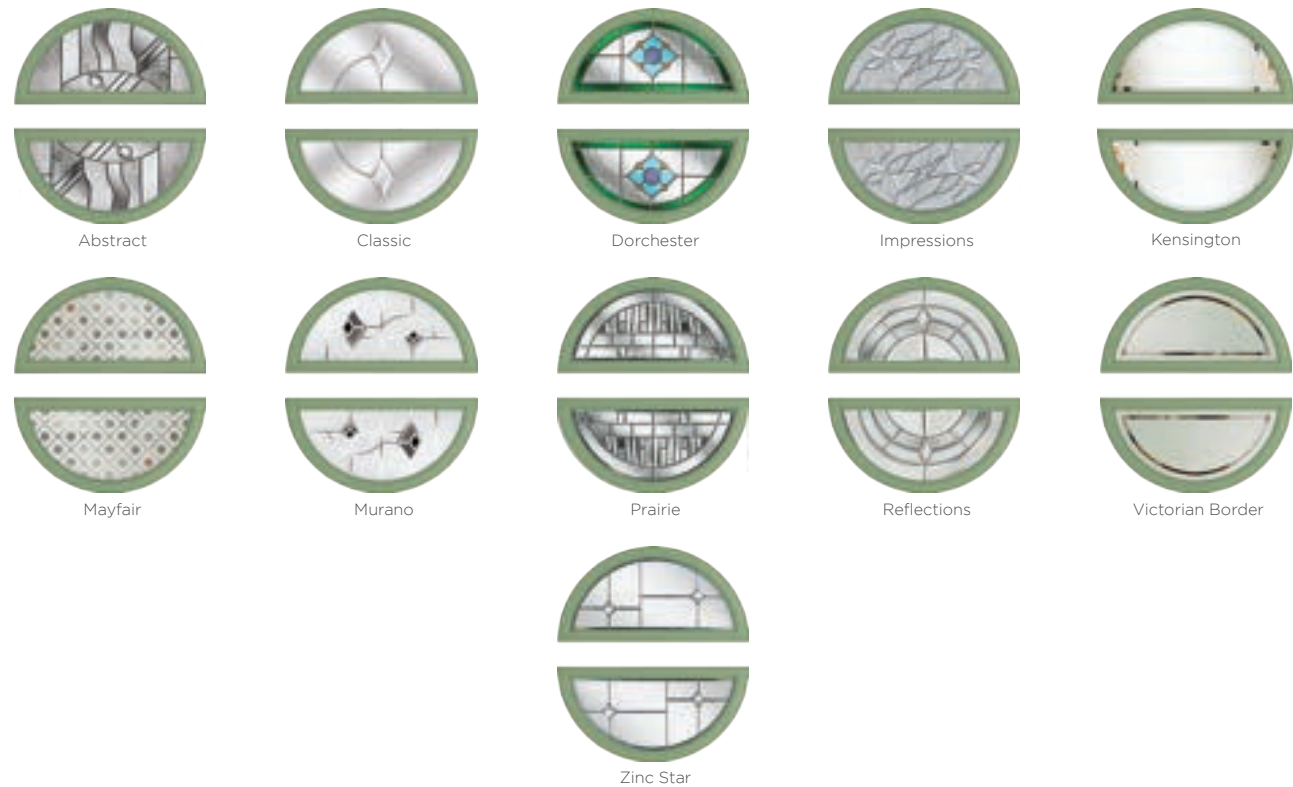

## The All Rounder

The Kent door really is unique with its glazing design almost going full circle. This style looks equally good with one of the comprehensive glass designs as it does with simple satin glass.

### 11 Decorative Glass Options

**Kent**  
Colour - Chartwell Green  
Glass - Classic

*This door is available with or without grooves*