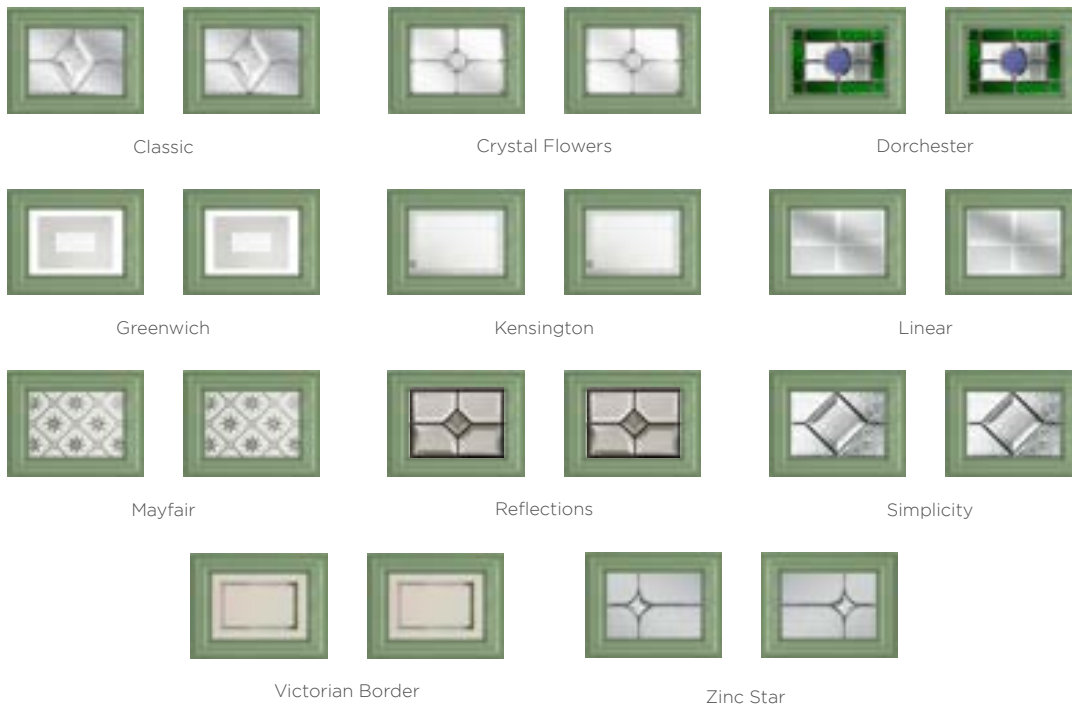

Majestic Masterpiece

The Middleton door complements authentic Edwardian and Georgian architecture with the option to include glazing in the top panels.

11 Decorative Glass Options

Middleton 2
Colour - Chartwell Green
Glass - Simplicity