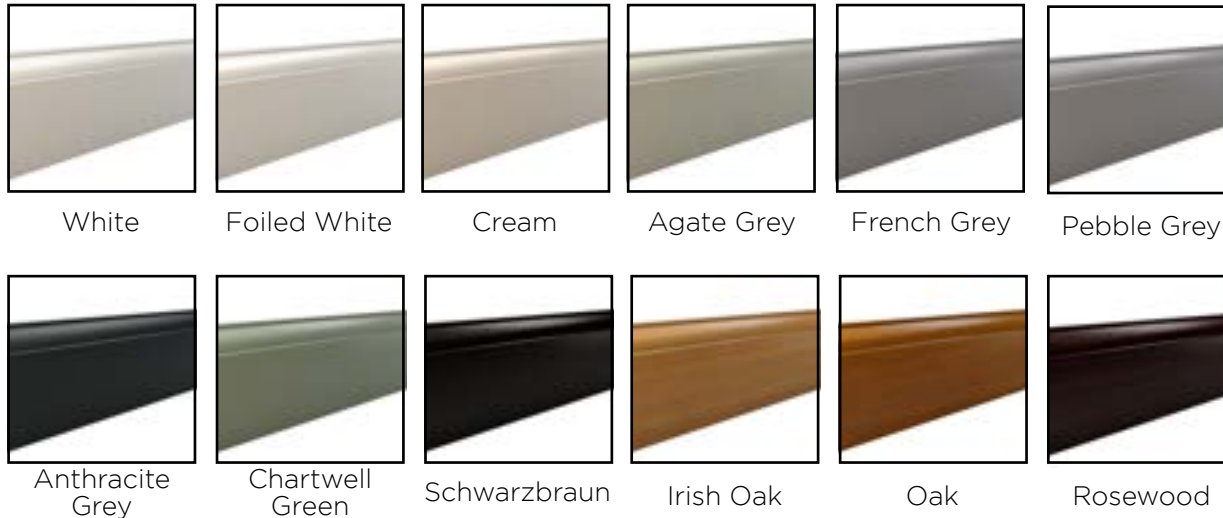

Frame Colours