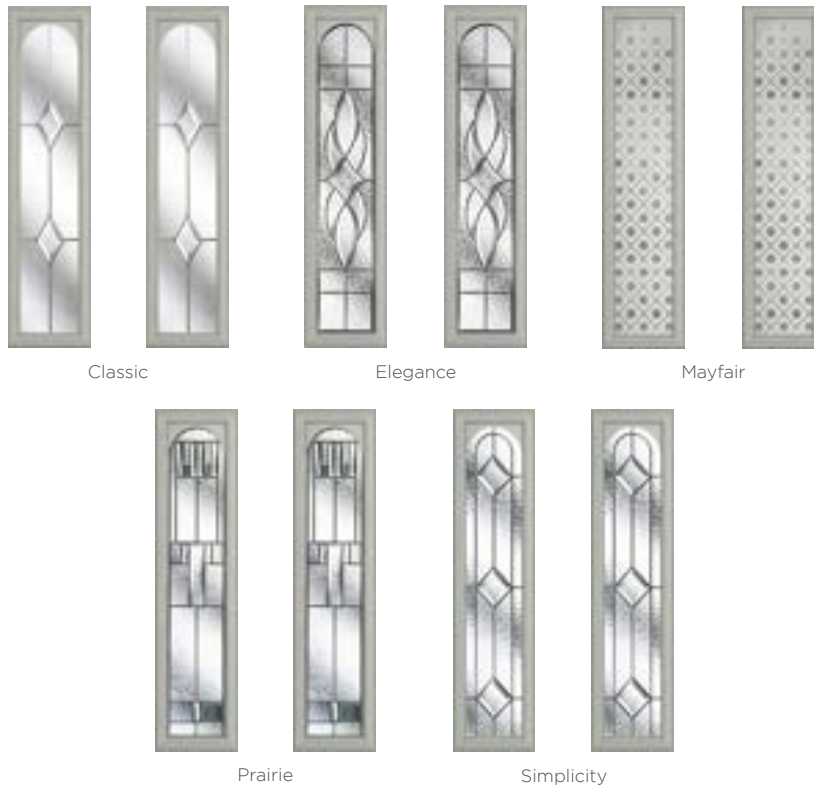

An Elegant Twist

Similar to the Whitmore but with an elegant twist, the Elmhurst offers a softer look with curved arch glazing.

5 Decorative Glass Options

Elmhurst
Colour - Agate Grey
Glass - Elegance

Learn more about these styles at compdoor.co.uk