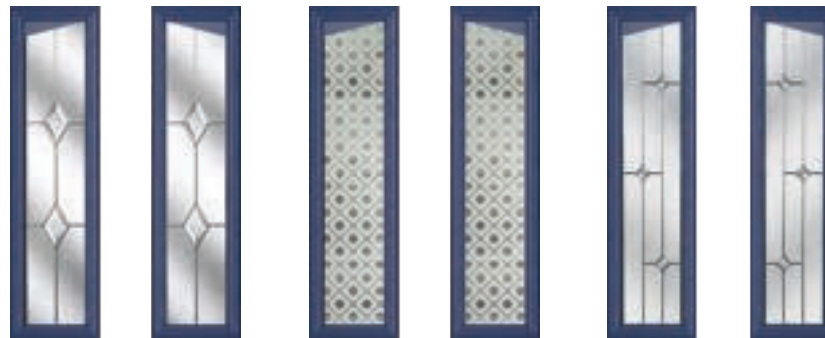

Mayfair

Zinc Star

3 Decorative Glass Options

Classic