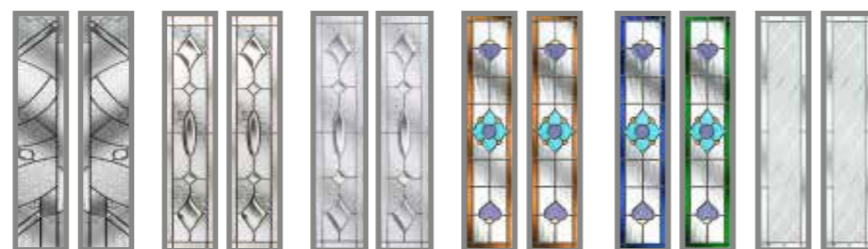

Triple Glazed

Abstract Zinc Clarity Brass Clarity Zinc Dorchester Amber Also available in: Blue and Green Platinum Diamond