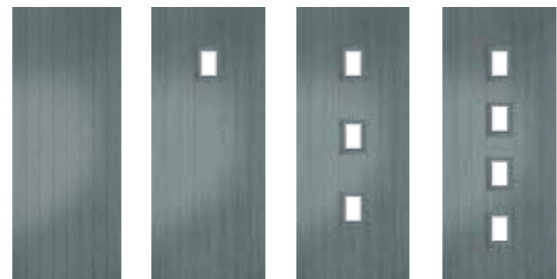

Cottage Solid Page 26
Cottage Small Rectangle Page 26
Cottage Three Rectangles Page 26
Cottage Four Rectangles Page 26