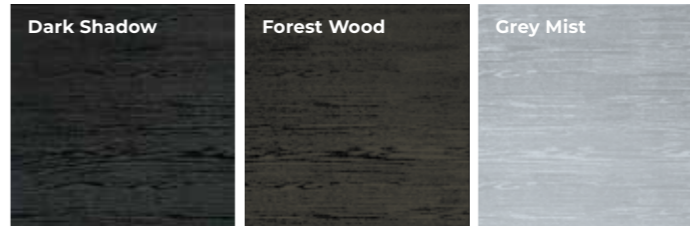

EXCLUSIVE SELECT COLOURS

Colours only available on Select Solid doors.

*Oak and Rosewood are NOT a match to a foiled frame and will be noticeably different.