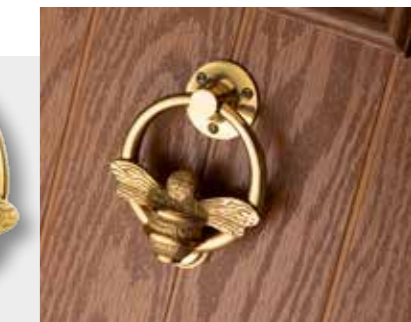

Combine beautifully crafted Heritage hardware in Antique Black with any of our door styles for a rustic, authentic look.

BEE AND BUTTERFLY RANGE

BEE KNOCKER BRASS

BEE RING KNOCKER BRASS

PEWTER

NICKEL

BLACK

PEWTER

Handmade from solid brass and crafted using traditional techniques, our range of beautiful bee and butterfly door knockers and numerals, make the perfect accompaniment to our nature inspired glass options.